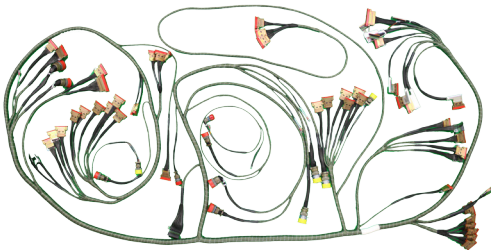

## Rewire, Refurbish or Upgrade today!

*Avoid downed aircraft, mission termination, and loss of aircraft due to disruptive arcing on old harness.*

### Wiring Harnesses

### Relay Panels

*InterConnect Wiring is the sole F-16 Electrical Licensee for Lockheed Martin Aeronautics for manufacturing of F-16 electrical products.*

CAGE CODE **0WW63**

**Your F-16's deserve the safest and strongest electrical systems... you deserve InterConnect Wiring.**

**InterConnect is the approved licensee of F-16 electrical products for** **LOCKHEED MARTIN**