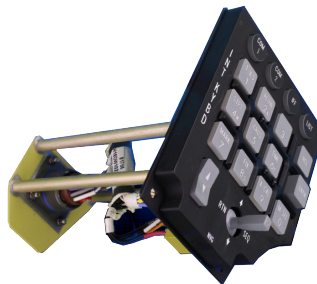

### Relay Panels

*InterConnect Wiring is the sole F-16 Electrical Licensee for Lockheed Martin Aeronautics for manufacturing of F-16 electrical products.*

### Cockpit Panels

*InterConnect Wiring has selected Aero Precision as its distributor for sales and F-16 electrical products and programs to support government operators with the repair and overhaul of numerous products.*